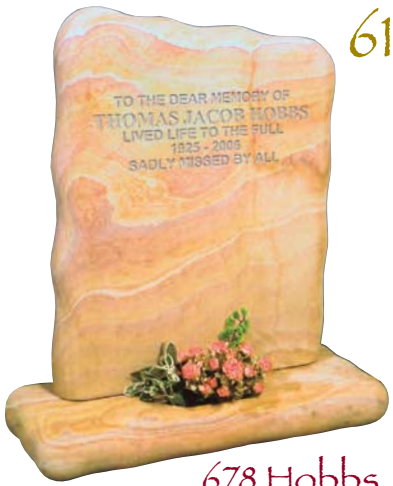

61
678 Hobbs

This striking memorial illustrated in RAINBOW SANDSTONE is irregular in shape and the multi-coloured material ensures no two will ever be the same. The beautifully smooth, rounded edges and trough style base for flowers, add the finishing touches to this unique memorial. It has an all rubbed (non-reflective) finish.