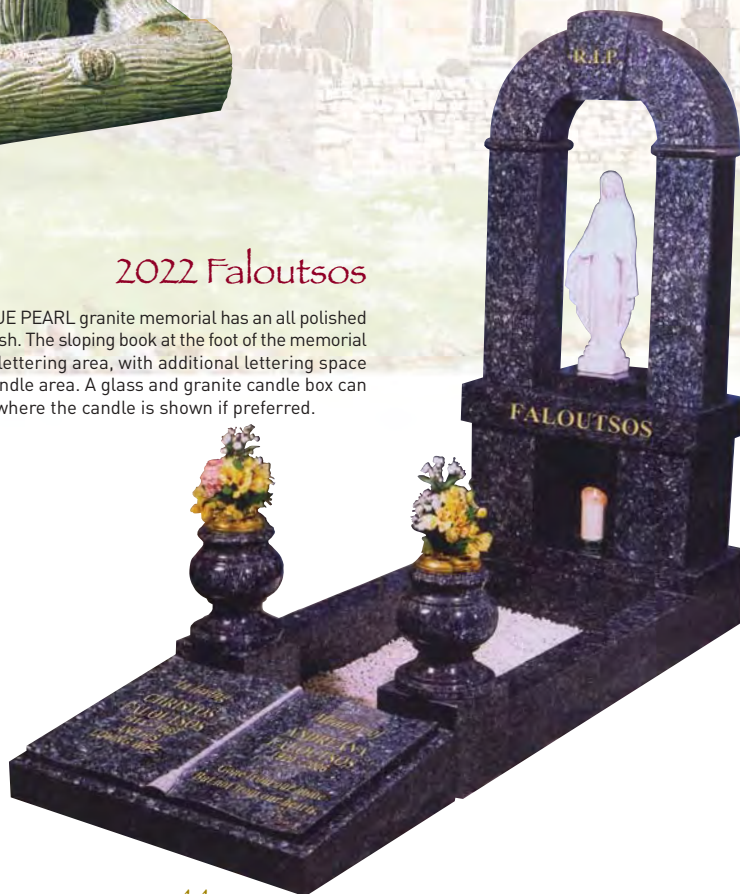

172

2023 Hyde

Illustrated in INDIAN DAKOTA granite, this unique design has been hand carved to resemble wooden logs. The matching log vases provide an eye catching facility for flowers. Can be sold with one vase if preferred.

Large Kerb Surrounds

2022 Faloutsos

This spectacular BLUE PEARL granite memorial has an all polished low maintenance finish. The sloping book at the foot of the memorial serves as the main lettering area, with additional lettering space either side of the candle area. A glass and granite candle box can be slotted in where the candle is shown if preferred.

173