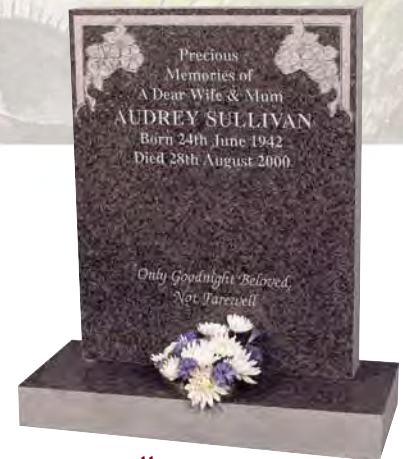

854 Sullivan

One of our best selling lower cost memorials illustrated in BON ACCORD DARK GREY granite with a deeply carved ornament. The memorial has a polished face to the headstone, polished top to the base and the remainder sanded (unpolished).