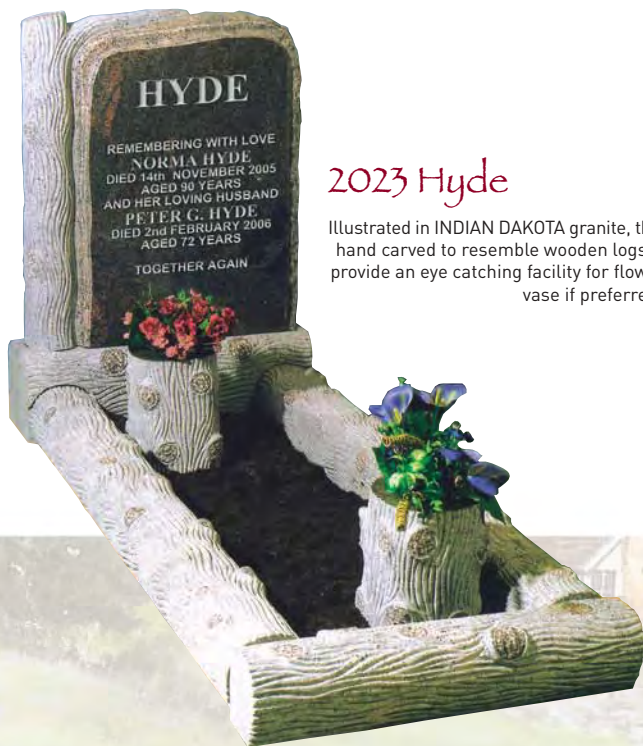

172

2023 Hyde

Illustrated in INDIAN DAKOTA granite, this unique design has been hand carved to resemble wooden logs. The matching log vases provide an eye catching facility for flowers. Can be sold with one vase if preferred.

Large Kerb Surrounds