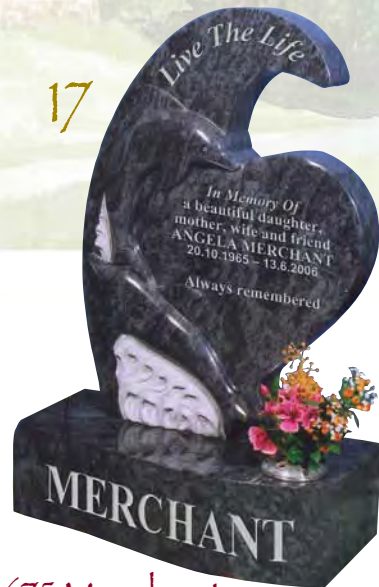

17

675 Merchant

Illustrated in BAHAMA BLUE granite, this very modern sculpture has been timelessly carved and polished by hand to produce these dolphins on waves. The main lettering panel is heart shaped. The memorial has an all polished low maintenance finish.