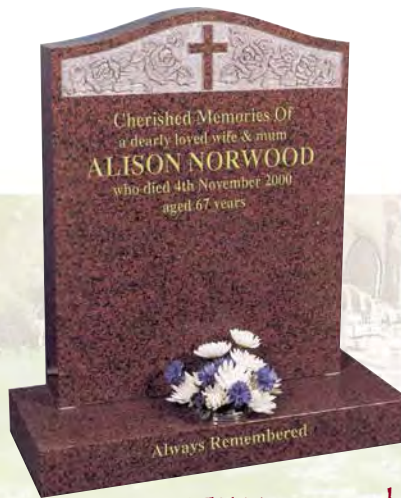

857 Norwood

A BALMORAL RED granite memorial illustrated with an attractive deep carving of roses (symbol of love) and a polished cross. The finish shown is all polished.

42