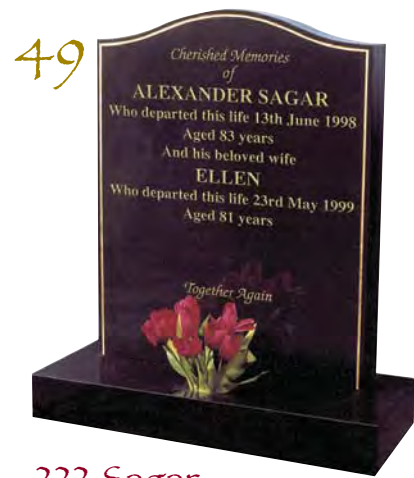

49

222 Sagar

An all polished low maintenance BLACK granite memorial shown with a classic cut and gilded line. A very popular memorial.