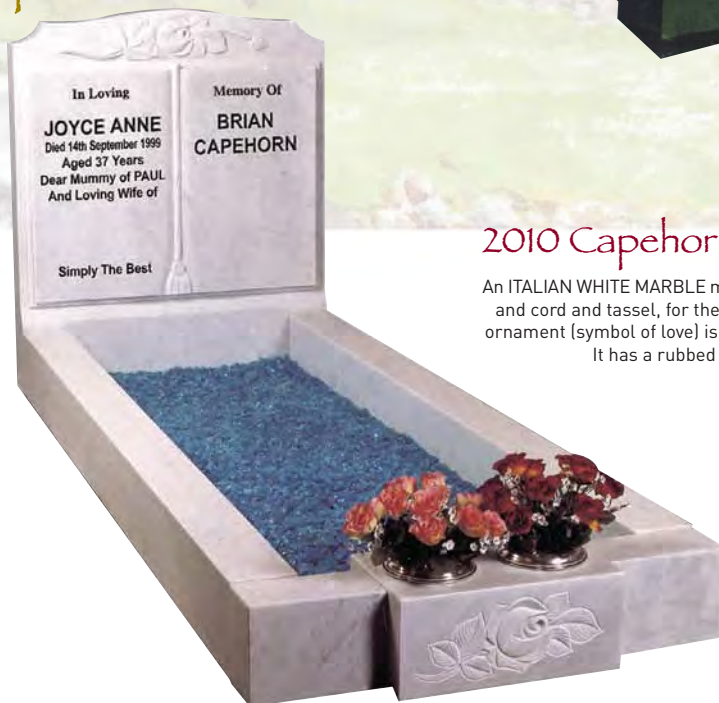

2010 Capehorn

An ITALIAN WHITE MARBLE memorial with fully carved book panel and cord and tassel, for the inscription. The hand carved rose ornament (symbol of love) is complemented on the double vase. It has a rubbed (non-reflective) finish.