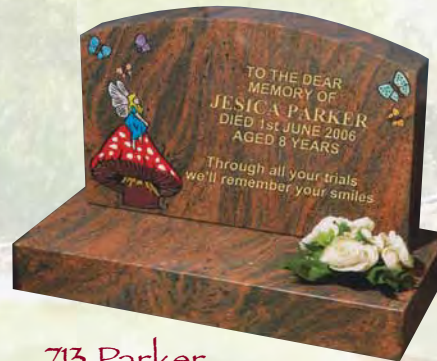

109

713 Parker

Illustrated in TWILIGHT granite this colourful memorial has a painted fairy on a toadstool and different coloured butterflies. It has an all polished low maintenance finish.

108

645 Hide

A KARIN GREY granite memorial with a coloured 'Pooh bear' ornament. The headstone has a polished face, sanded back and rustic edges. The base has a polished top and rustic sides.