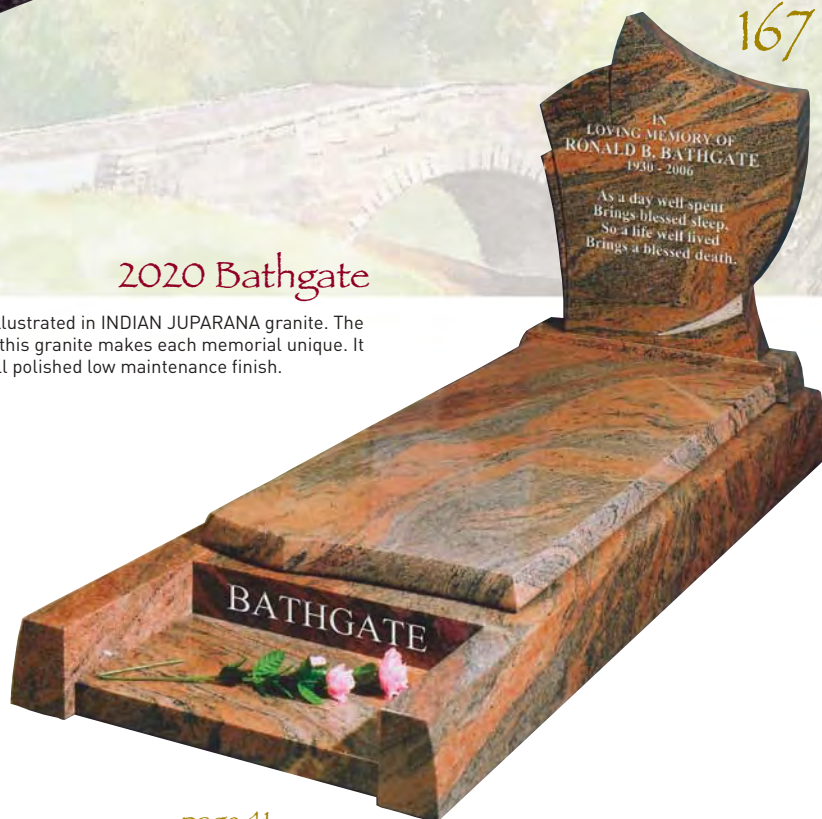

2020 Bathgate

A modern design illustrated in INDIAN JUPARANA granite. The colour variation in this granite makes each memorial unique. It has an all polished low maintenance finish.