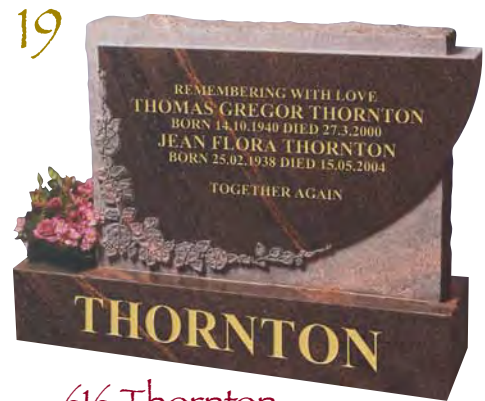

16

105 Roper

Shown in a rubbed (non-reflective) finish, this ITALIAN WHITE MARBLE book style memorial has a beautiful carved rose ornament at the top, symbolising love and purity. The base is shaped to complement the headstone.