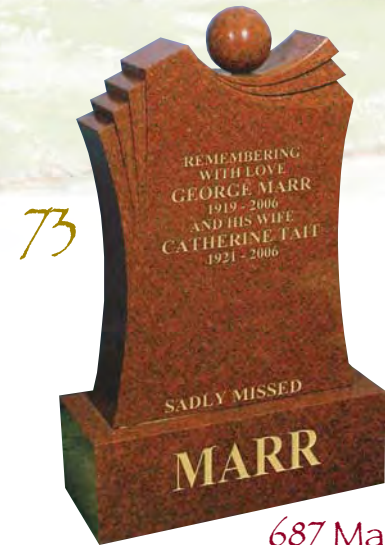

73
687 Marr

This modern design illustrated in RUBY RED granite has a unique rebated fan effect across the top and to the left, complementing the granite ball pinned securely to the top. A contrasting colour of ball can be chosen if preferred. It has an all polished low maintenance finish.