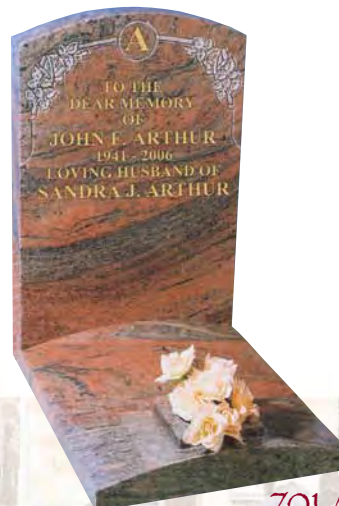

701 Arthur

As an alternative to small kerbs, this INDIAN JUPARANA granite memorial has a small arc shaped ledge to complement the top of the headstone, and an integrated facility for flowers. The circle in the middle of the deeply carved flowers could be oval shaped and is ideal for family initials or photo plaques. It has an all polished low maintenance finish.

Small Kerb Surrounds

145