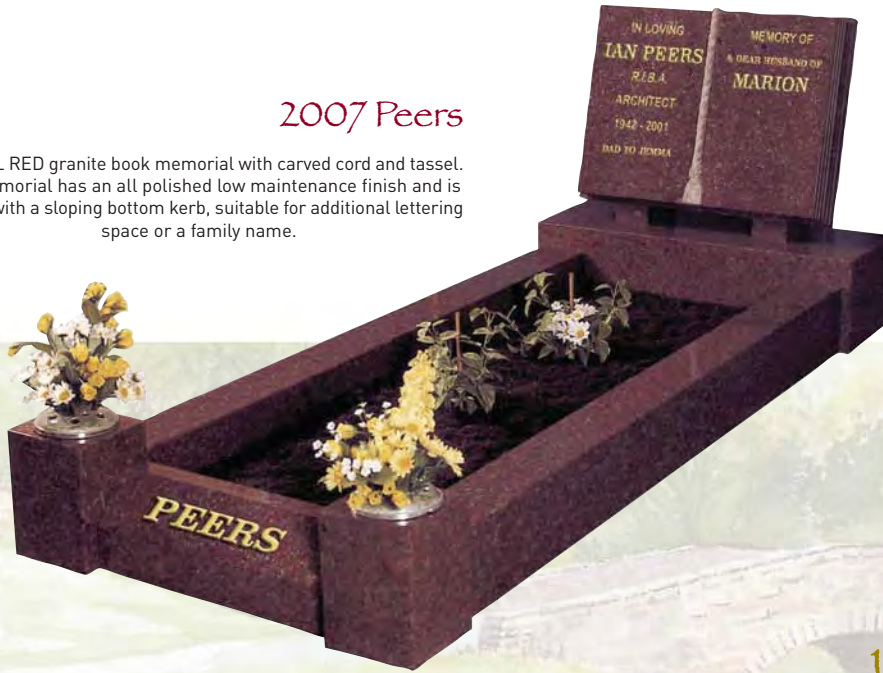

2007 Peers

A ROYAL RED granite book memorial with carved cord and tassel. The memorial has an all polished low maintenance finish and is shown with a sloping bottom kerb, suitable for additional lettering space or a family name.