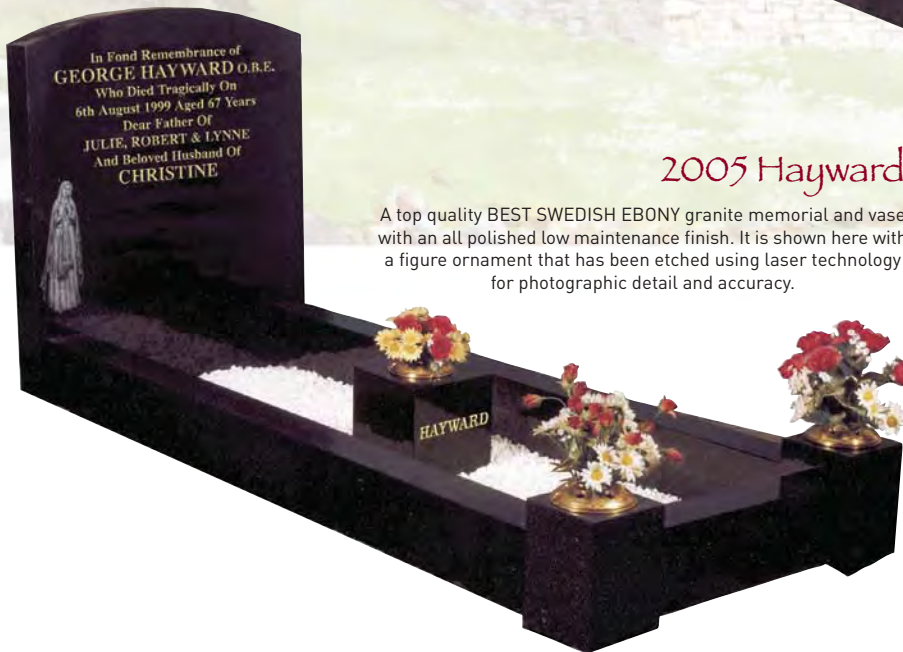

2005 Hayward

A top quality BEST SWEDISH EBONY granite memorial and vase with an all polished low maintenance finish. It is shown here with a figure ornament that has been etched using laser technology for photographic detail and accuracy.