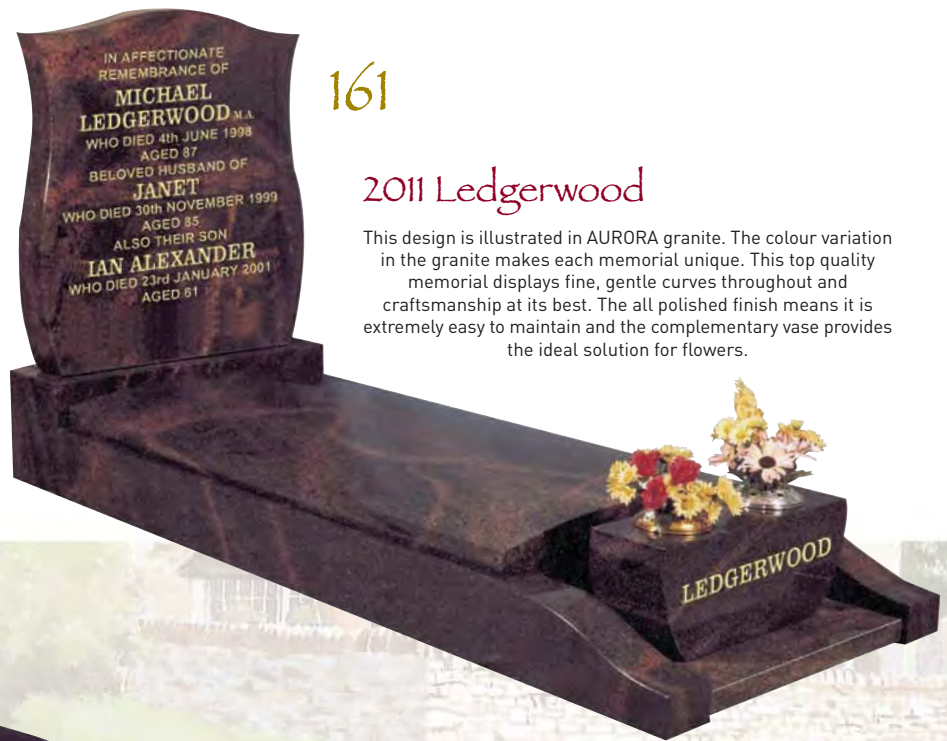

161

2011 Ledgerwood

This design is illustrated in AURORA granite. The colour variation in the granite makes each memorial unique. This top quality memorial displays fine, gentle curves throughout and craftsmanship at its best. The all polished finish means it is extremely easy to maintain and the complementary vase provides the ideal solution for flowers.

160