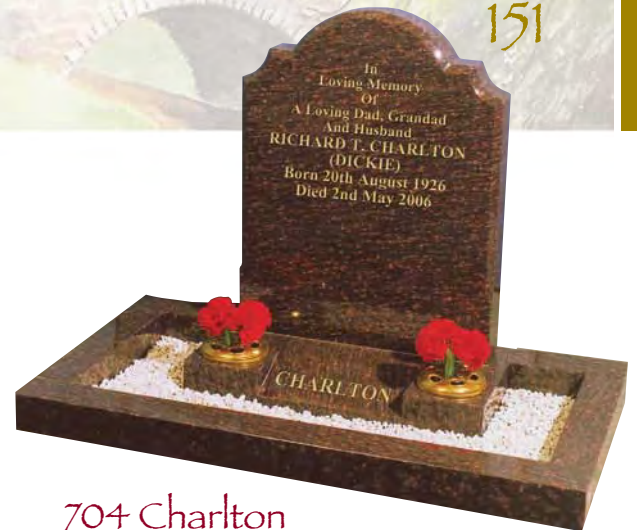

Small Kerb Surrounds

149

2002 Price

ITALIAN WHITE MARBLE heart shaped memorial with matching garden kerbs and vase. The memorial has a rubbed (non-reflective) finish and is seen here with a fine example of a hand carved rose ornament.