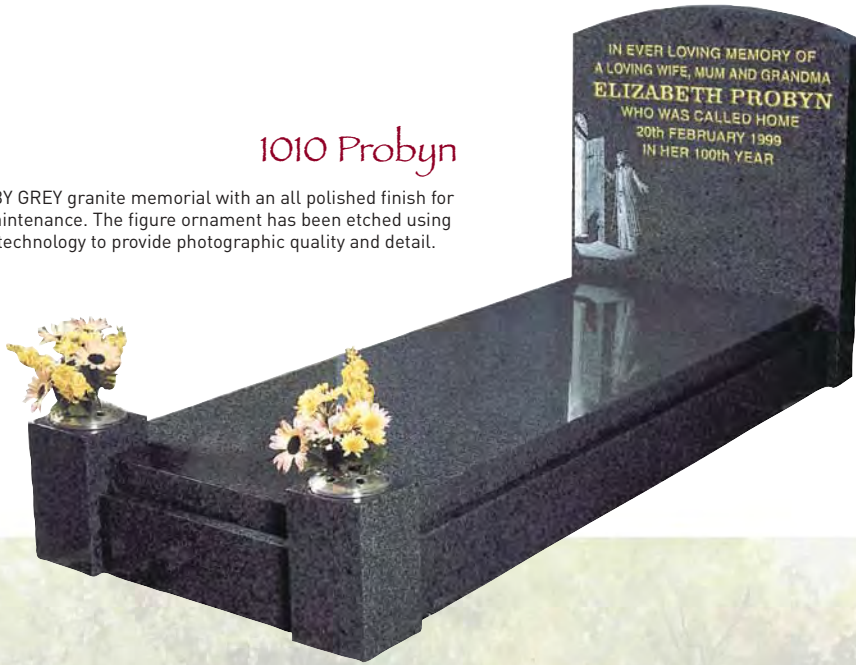

1010 Probyn

GLENABY GREY granite memorial with an all polished finish for easy maintenance. The figure ornament has been etched using laser technology to provide photographic quality and detail.