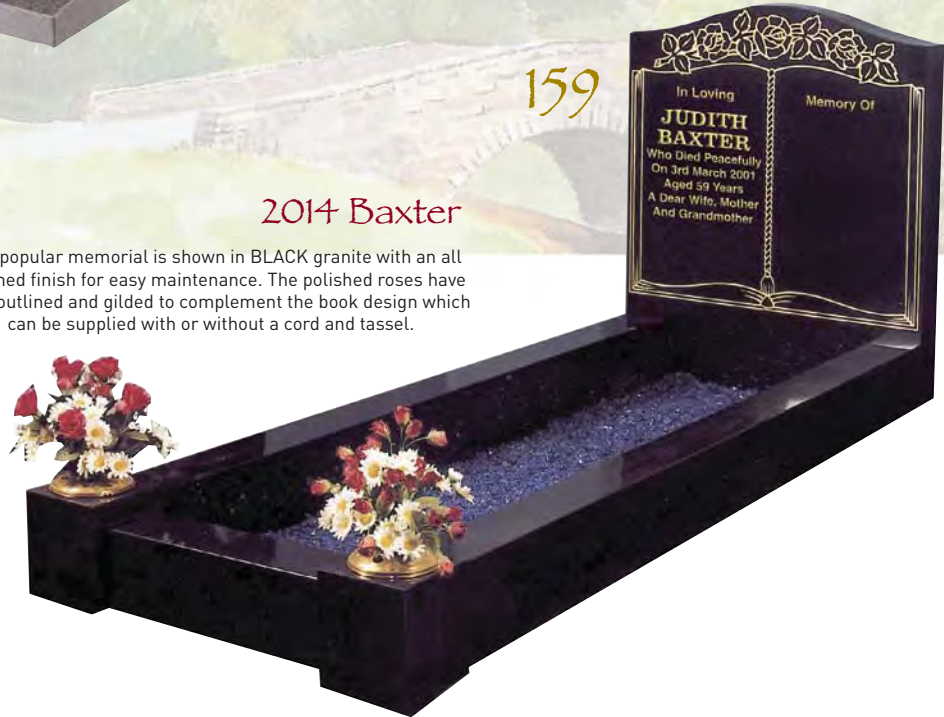

158

2014 Baxter

This popular memorial is shown in BLACK granite with an all polished finish for easy maintenance. The polished roses have been outlined and gilded to complement the book design which can be supplied with or without a cord and tassel.