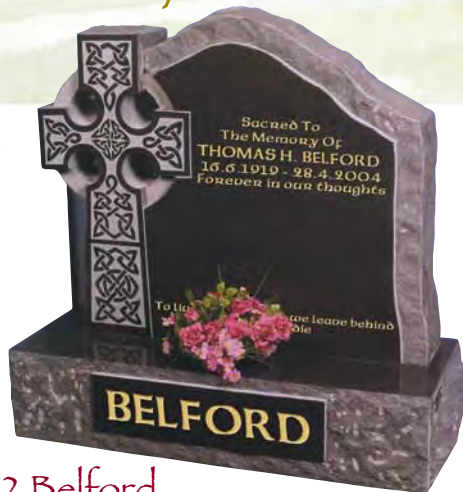

612 Belford

Illustrated in BLACK granite, this chunky 150mm (6") thick headstone has a polished face, sanded back and rustic edges. The base has a polished top with rustic sides and features a fine example of an optional polished lettering panel, which can be sized to suit your family name.

30