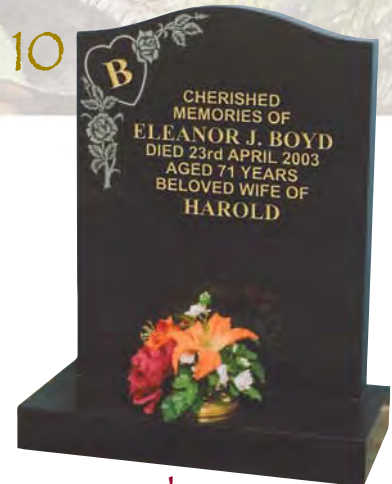

10

843 Boyd

An all polished low maintenance BLACK granite memorial. The ornament illustrates the outline of a heart surrounded by roses and leaves, symbolising love. Normally supplied with a family initial in the ornament.