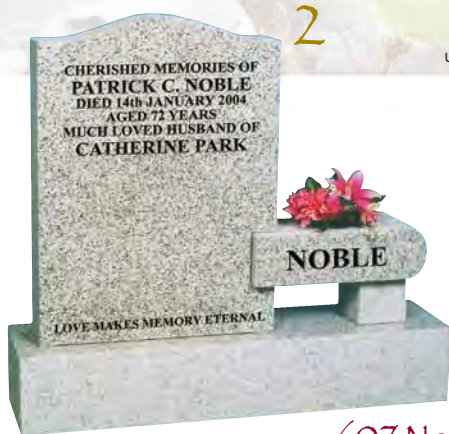

2
607 Noble

This modern design in NORDEN GREY granite, illustrates a family name plate and flower container combination which is raised off the base, producing a stylish alternative to the norm. The headstone and nameplate have a polished face with the remainder sanded (unpolished). The base has a polished top with sanded edges and the small block under the nameplate is all sanded.