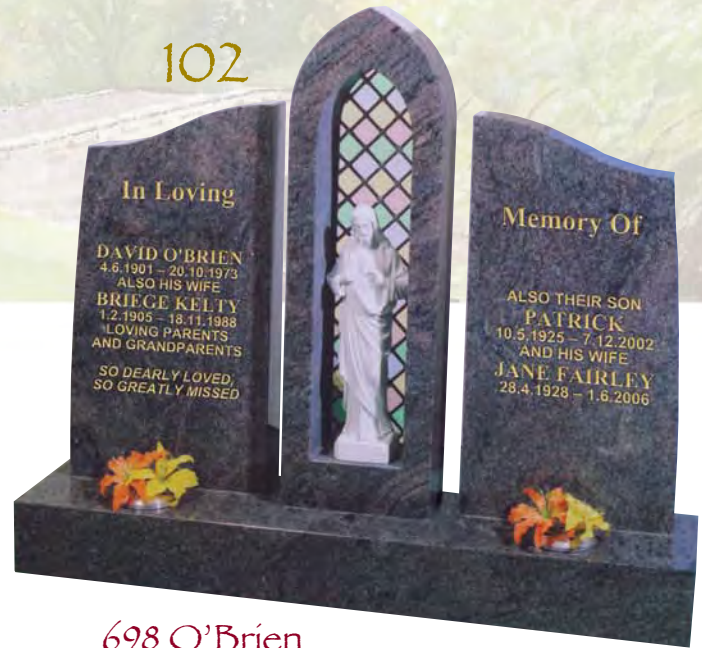

102

698 O'Brien

This stunning PARADISO granite memorial has a large traditional gothic shaped centrepiece with a stained glass window designed to capture the natural light, to provide a colourful back drop for the marble figure. A bronze figure can be supplied if preferred. The memorial has an all polished low maintenance finish.