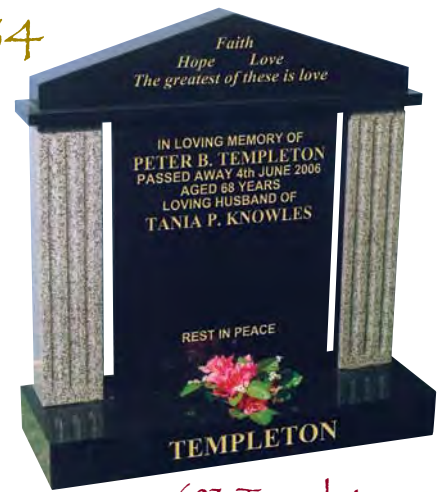

683 Templeton

A BLACK granite memorial with KARIN GREY granite pillars. An elegant design with fluted detail on both pillars. Can be manufactured in any two combinations of granite. It has an all polished low maintenance finish.